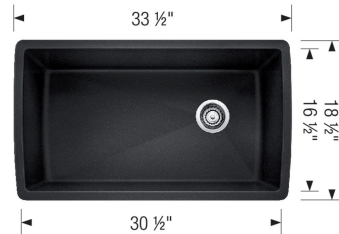

DIAMOND SUPER SINGLE SILGRANIT

Sink Specifications

Color	SKU
Cinder	441764
Truffle	441765
White	441767
Anthracite	441768
Biscuit	441769
Metallic Gray	441770
Café	441771
Concrete Gray	442752
Coal Black	442916

Design and Planning Tips

- Min cabinet size: 36 in
- Bowl depth: 9,5 in (240.0 mm)

What is included:
Installation instructions
Cut-out template
Limited Lifetime Warranty

Undermount installation only
Minimum cabinet size: 36"
Cut-out Dimensions:
Cut-out Length: 30.75"
Cut-out Width: 16.75"
Cut-out Below Counter Depth: 10.29"
Sink Bowl Dimensions:
Sink Bowl Length (left-to-right): 30.5"
Sink Bowl Width (front-to-back): 16.5"
Sink Bowl Depth: 9.5"
Drain hole compatible with 3.5" strainers or waste flanges
To protect from damage, this model must be shipped on a pallet.
Codes/Standards: CSA B45.8-18/IAPMO Z403-2018